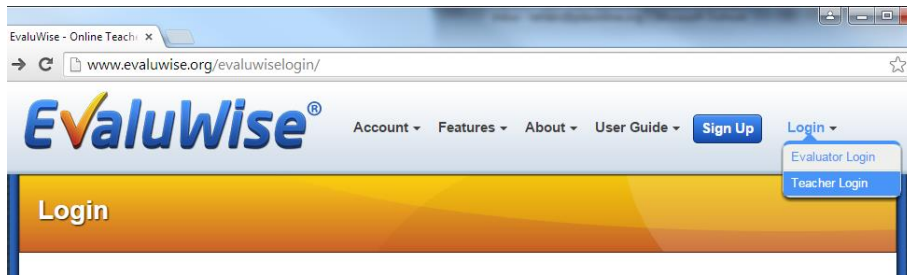

## Teacher Login Instructions:

**Teacher Login:** Teachers now have the ability to login to evaluwise.org under teacher login to access all of their past and future evaluations.

If the teacher does not currently have a login they can click on Create New Password/Reset password at the bottom of the Teacher Login screen.

A screenshot of the 'Teacher Login' form. The title is 'Teacher Login' with a user icon. Below the title, there is a paragraph of text explaining the login process. There are two input fields: 'Email' and 'Password'. Below the 'Password' field, there is a link that says 'Create New Password / Forgot Password?'. At the bottom right, there is a blue 'Login' button.